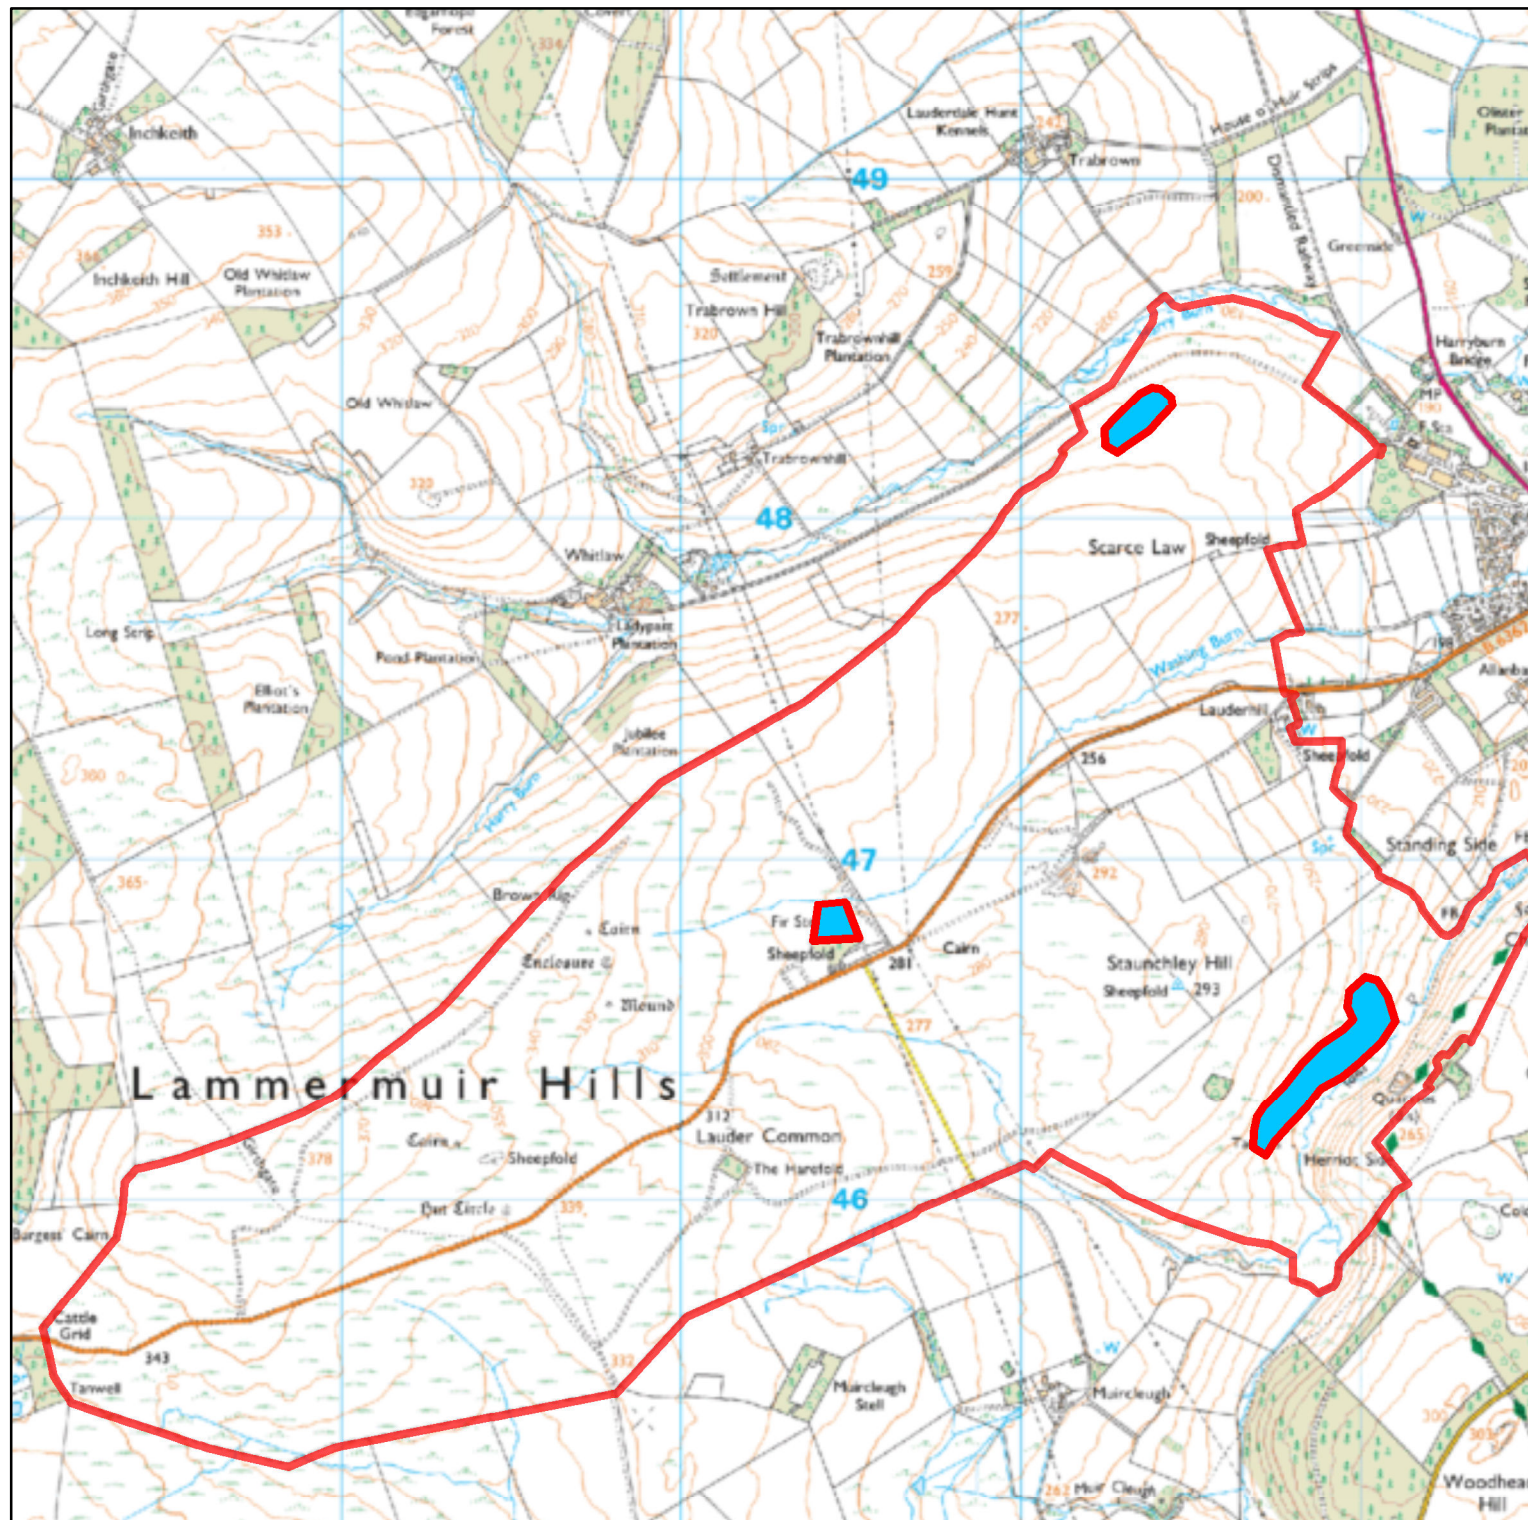

### Farm

## Lauder Common Farm Lauder

Site Area: 635.592 ha. o.t.

UPRN: LD017/07

### Legend

 Proposed Woodland. Not part of leased Farm Land

This map has been prepared by  
Estate Management  
Commercial Services  
Crown Copyright all rights reserved.  
Scottish Borders Council, Licence  
100023423, 2021.